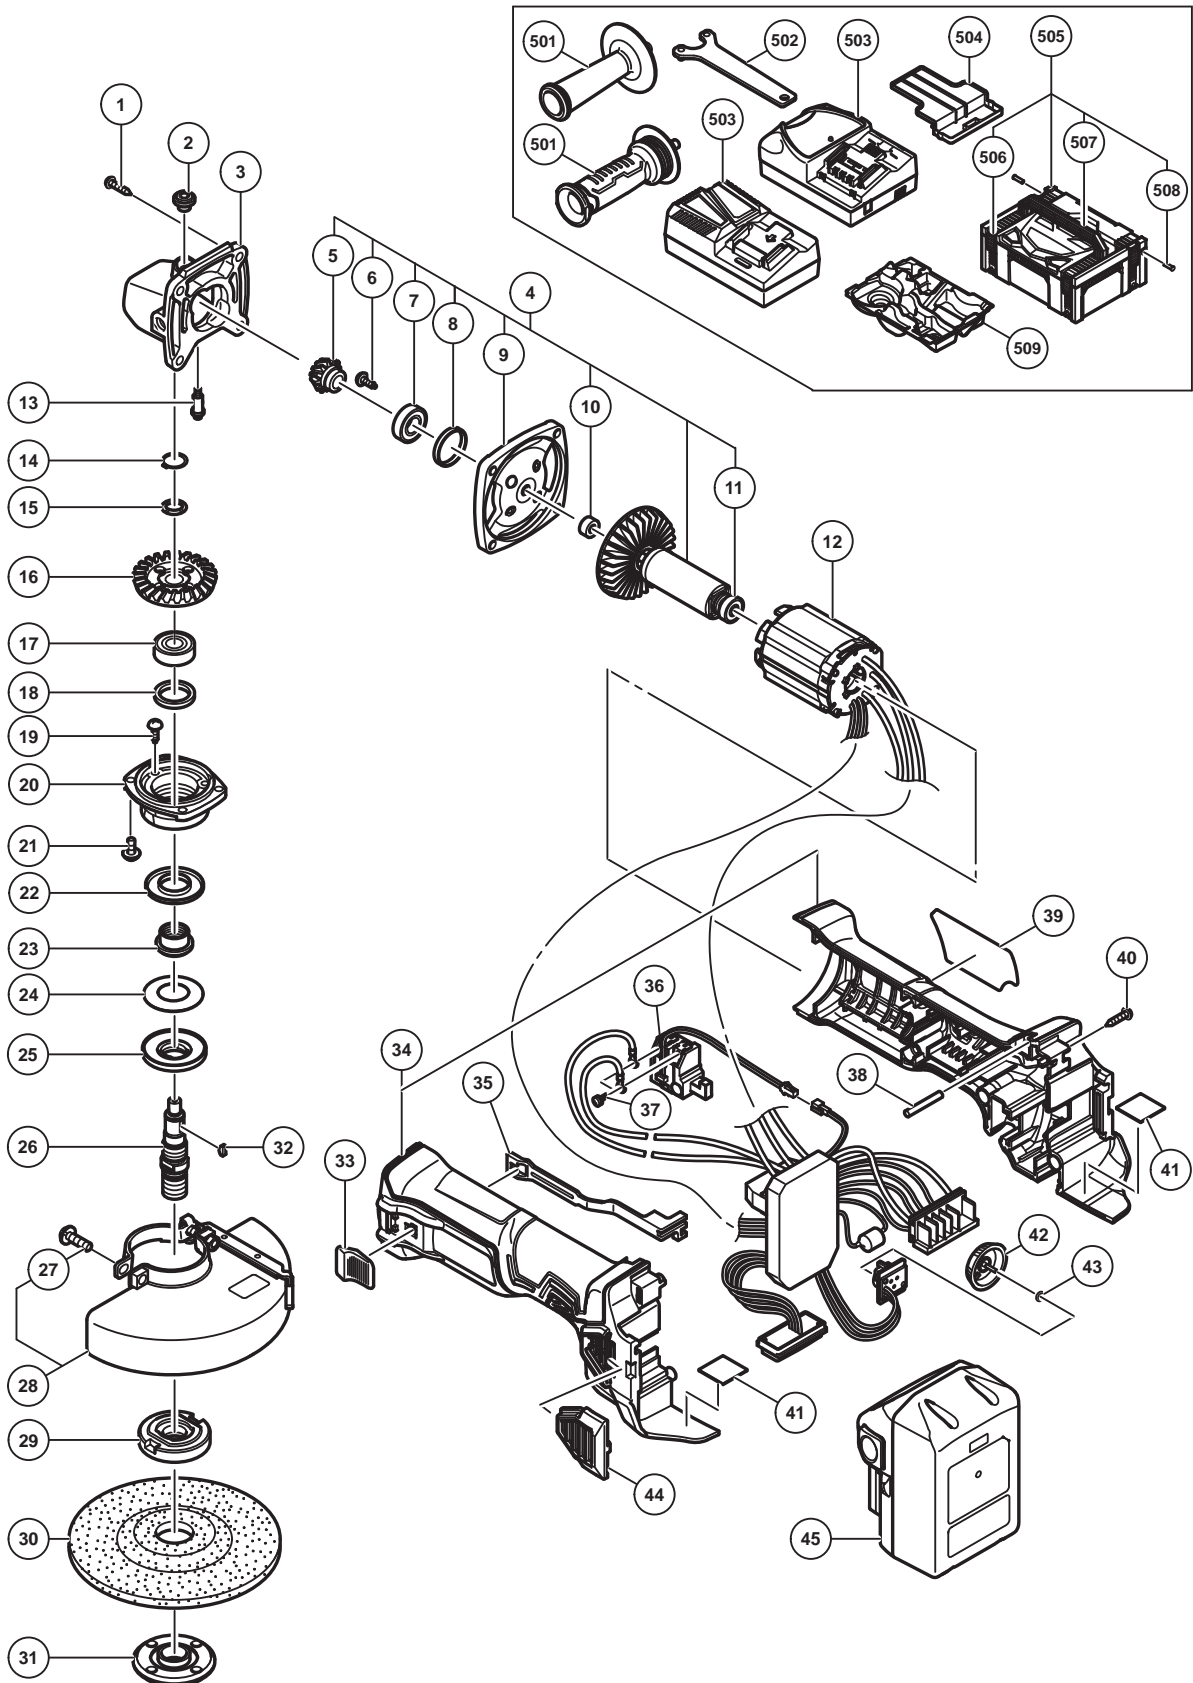

ELECTRIC TOOL PARTS LIST

■ CORDLESS DISC GRINDER Model G 18DBBVL

2017· 5 · 18
(E1)

PARTS

G 18DBBVL

ITEM NO.	CODE NO.	DESCRIPTION	NO. USED	REMARKS
1	328643	TAPPING SCREW (W/FLANGE) D4 X 23 (BLACK)	4	
2	301944	PUSHING BUTTON	1	
3	339183	GEAR COVER ASS'Y	1	INCLUD.2,13
4	360991	ROTOR INNER COVER SET	1	INCLUD.5-11
5	371811	PINION	1	
6	371814	SLOTTED HD. SCREW (SEAL LOCK) M4	2	
7	371033	BALL BEARING 6900VVCM	1	
8	328453	RUBBER RING (A)	1	
9	371816	INNER COVER	1	
10	371927	DISTANCE RING (A)	1	
11	333826	BALL BEARING 625DD	1	
12	371687	WIRING ASS'Y	1	INCLUD.36,37,42,43
13	301943	LOCK PIN	1	
14	316487	RETAINING RING FOR D11 SHAFT	1	
15	316486	WAVE WASHER	1	
16	328364	GEAR	1	
17	6001DD	BALL BEARING 6001DDCMPS2L	1	
18	372126	FELT PACKING	1	
19	301936	SLOTTED HD. SCREW (SEAL LOCK) M4 X 10	3	
20	372124	PACKING GLAND	1	
21	307127	SEAL LOCK SCREW (W/SP. WASHER) M4 X 12	4	
22	372183	FRINGER	1	
23	371672	SLEEVE (B)	1	
24	371673	BELLEVILLE SPRING (B)	1	
25	371674	SUPPORT BODY (B)	1	
26	371685	SPINDLE (E)	1	
27	338868	SLOTTED PLUS SCREW M5	1	
28	333840	TOOLLESS WHEEL GUARD 125MM	1	INCLUD.27
29	371677	WHEEL WASHER (C)	1	
30	316822	D. C. WHEELS 125MM A36Q (25 PCS.)	1	
31	339579	WHEEL NUT M14	1	
32	302047	WOODRUFF KEY	1	
33	314428	SLIDE KNOB	1	
34	371690	HOUSING (A).(B) SET	1	
35	371682	SLIDE BAR	1	
36	338900	SWITCH	1	
37	307887	MACHINE SCREW (W/WASHER) M3.5 X 6	2	
38	338869	PIN	1	
39		NAME PLATE	1	
40	301653	TAPPING SCREW (W/FLANGE) D4 X 20 (BLACK)	5	
41	338871	RUBBER CUSHION (B)	2	
42	337875	DIAL	1	
43	338981	O-RING (I.D 2.8)	1	
44	338870	FILTER	2	
45	335790	BATTERY BSL 1850 (EUROPE,AUS,NZL)	2	INCLUD.504