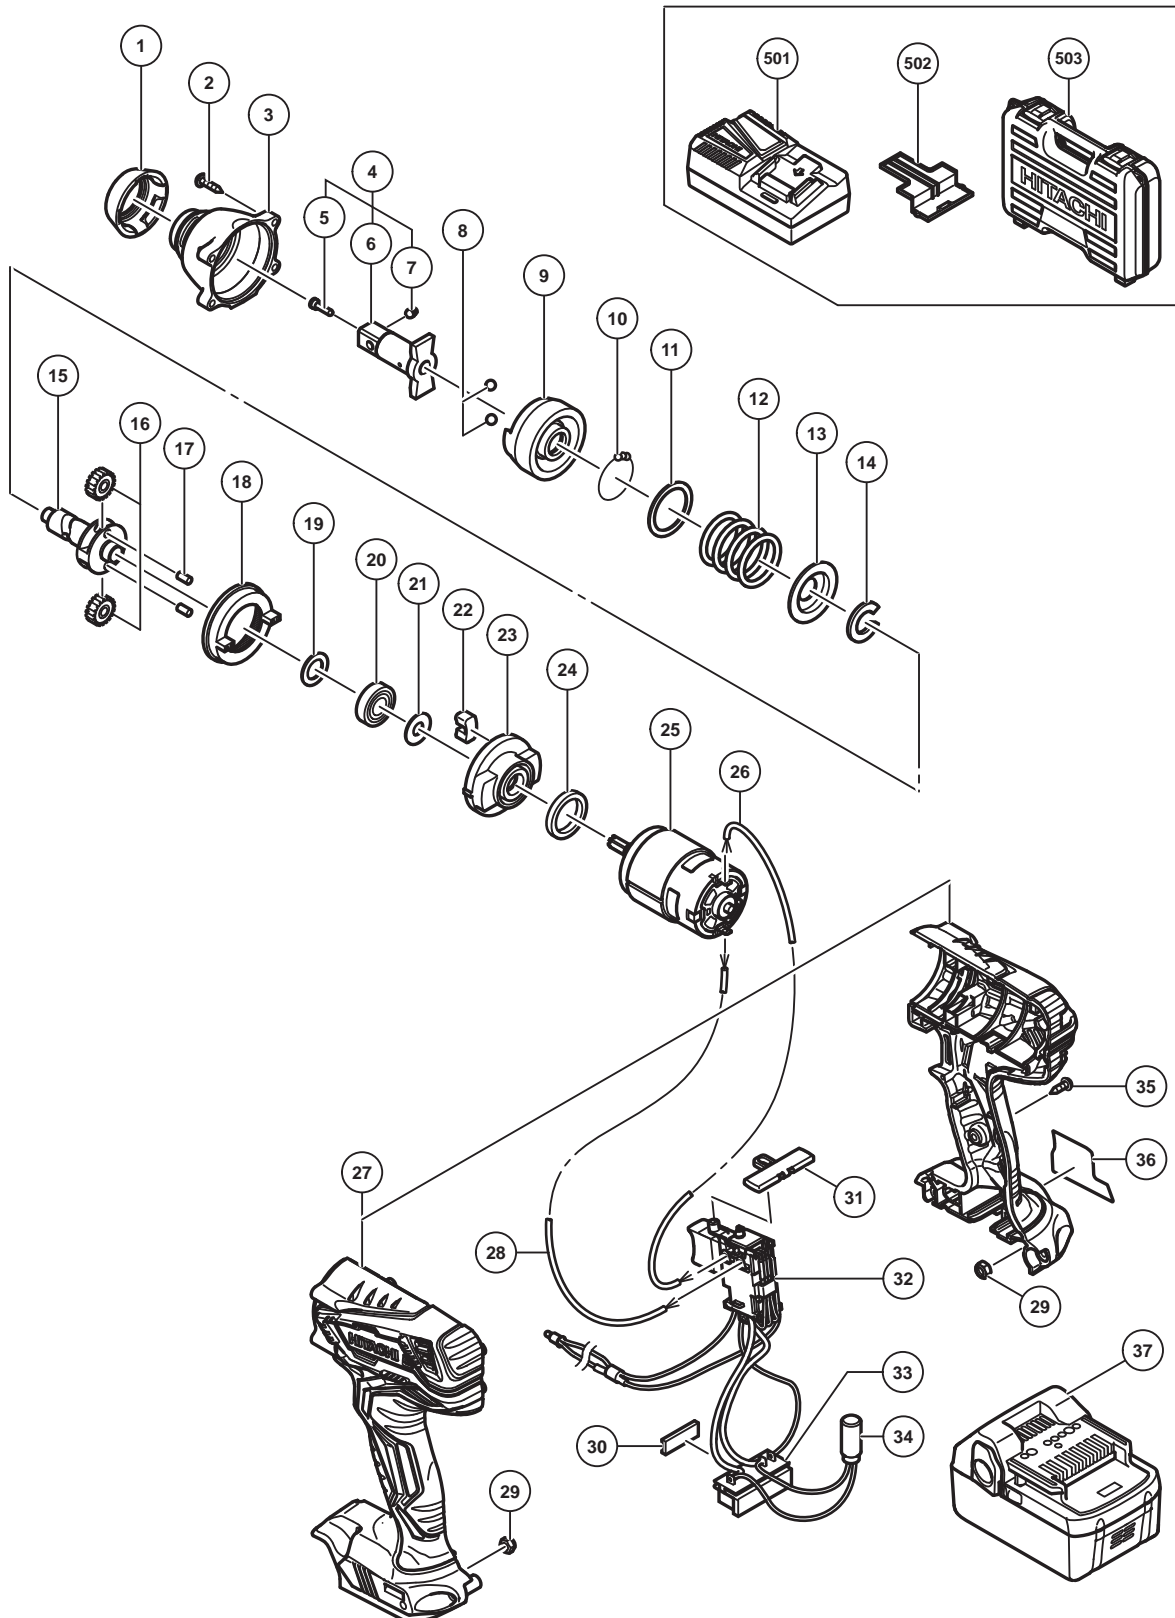

ELECTRIC TOOL PARTS LIST

■ CORDLESS IMPACT WRENCH Model WR 18DJL

2015-2-23
(E1)

PARTS

WR 18DJL

ITEM NO.	CODE NO.	DESCRIPTION	NO. USED	REMARKS
1	336636	FRONT CAP	1	
2	319917	TAPPING SCREW (W/SP. WASHER) D4 X 25(BLACK)	4	
3	338440	HAMMER CASE	1	
4	338441	ANVIL (D) ASS'Y	1	INCLUD.5-7
5	324257	PIN RETAINER (B)	1	
6	338442	ANVIL (D)	1	
7	324256	PLUNGER (B)	1	
8	959154	STEEL BALL D5.556 (10 PCS.)	2	
9	336641	HAMMER (C)	1	
10	959148	STEEL BALL D3.175 (10 PCS.)	28	
11	315978	WASHER (J)	1	
12	336640	HAMMER SPRING (K)	1	
13	316172	WASHER (S)	1	
14	316171	STOPPER	1	
15	335912	SPINDLE (E)	1	
16	326295	IDLE GEAR SET (2 PCS.)	2	
17	319914	NEEDLE ROLLER	2	
18	330657	RING GEAR	1	
19	319911	WASHER (E)	1	
20	6901VV	BALL BEARING 6901VVCMP52L	1	
21	331288	FELT	1	
22	324230	DAMPER (A)	2	
23	331286	INNER COVER	1	
24	321894	DAMPER	1	
25	336628	MOTOR DC 18V	1	
26	329529	INTERNAL WIRE (RED) 140L	1	
27	336627	HOUSING (A).(B) SET	1	
28	323165	INTERNAL WIRE (BLACK) 75L	1	
29	327002	LOCK NUT M4 (BLACK)	2	
30	331101	CUSHION	1	
31	336638	PUSHING BUTTON (A)	1	
32	338444	SWITCH	1	
33	338877	BATTERY TERMINAL	1	
34	329677	NOISE SUPPRESSOR	1	
35	313687	TAPPING SCREW (W/FLANGE) D3 X 16 (BLACK)	8	
36		NAME PLATE	1	
37	336265	BATTERY BSL 1850 (CHN)	2	INCLUD.502