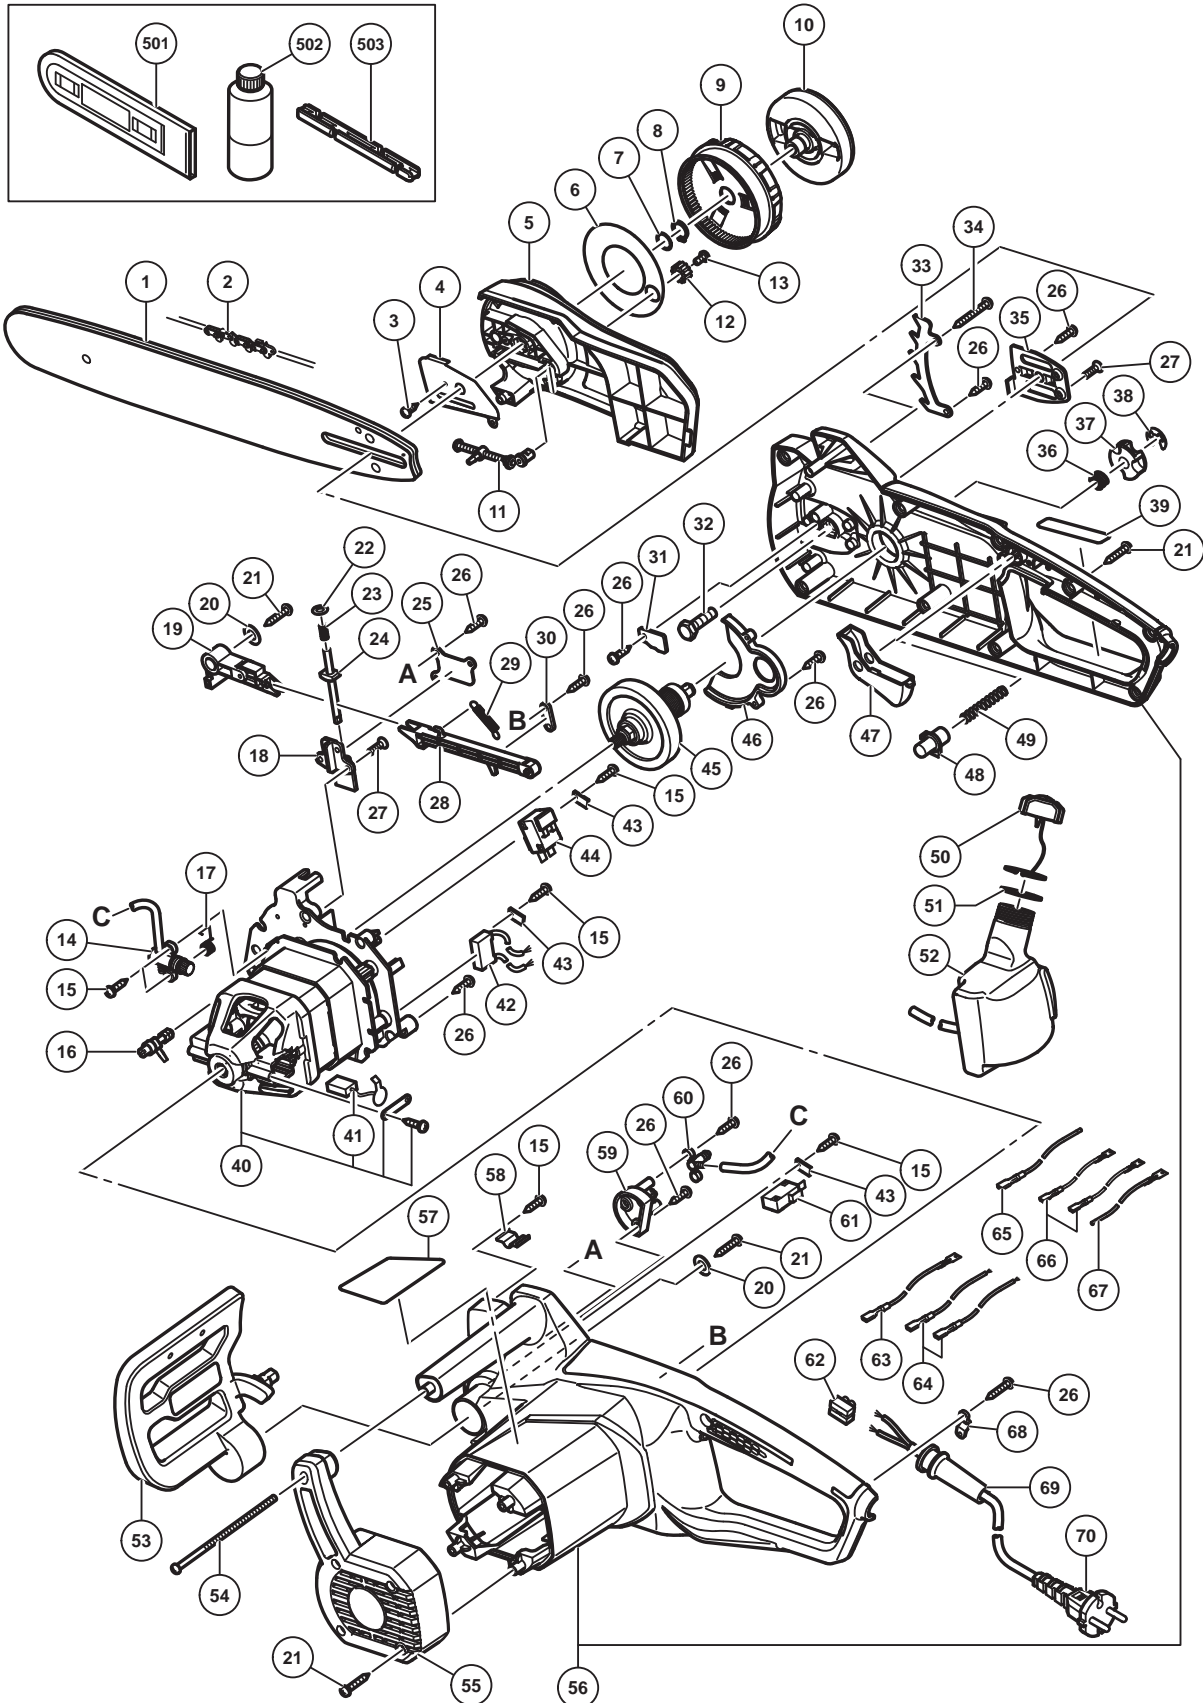

## CHAIN SAW Model CS 40SB

2015.4.14  
(E1)

**PARTS**

CS 40SB

ITEM NO.	CODE NO.	DESCRIPTION	NO. USED	REMARKS
1	6696992	CHAIN BAR 16 INCH 3/8 SPROCKET PRC	1	
2	6697889	SAW CHAIN (3/8 X 16") 91PX-57XJ	1	
3	696352	TAPPING SCREW D3	2	
4	338943	GUIDE PLATE	1	
5	338794	END CAP	1	
6	335688	DUST SHEET	1	
7	996407	O-RING (1AP-12)	1	
8	939543	RETAINING RING FOR D14 SHAFT (10 PCS.)	1	
9	335150	TENSION DIAL	1	
10	335151	KNOB	1	
11	335966	CHAIN PULLER	1	
12	335152	TENSION GEAR	1	
13	315500	MACHINE SCREW (W/WASHER) M4 X 8 (BLACK)	1	
14	338820	OIL PUMP	1	
15	6685415	TAPPING SCREW D3 X 8	7	
16	335967	ADJUSTING BOLT	1	
17	338821	EXTENSION SPRING	1	
18	338812	FRAME PLATE	1	
19	338825	FRONT PUSH ROD	1	
20	338824	FLAT WASHER	2	
21	339124	TAPPING SCREW D5 X 16	15	
22	338809	WASHER	1	
23	338810	SPRING	1	
24	338811	BRAKE BAR	1	
25	338816	PRESS BOARD (BRAKE LEVER)	1	
26	954017	TAPPING SCREW D4 X 12	22	
27	949323	FLAT HD. SCREW M4 X 12 (10 PCS.)	6	
28	338830	PUSH ROD	1	
29	338829	RETURN SPRING	1	
30	338831	PRESS BOARD	1	
31	338813	PRESS BOARD (B)	1	
32	338814	MACHINE SCREW	1	
33	338797	SPIKE	1	
34	957580	TAPPING SCREW D5 X 30	1	
35	338796	INSULATION BLANKET	1	
36	338798	SPRING	1	
37	338799	SPROCKET	1	
38	974577	RETAINING RING (E-TYPE) FOR D7 SHAFT	1	
39		CAUTION LABEL	1	
40	338818	MOTOR ASS'Y	1	INCLUD.41
41	338946	CARBON BRUSH 230V (2 PCS.)	2	
42	338808	CAPACITOR	1	
43	338806	PRESS BOARD (A)	3	
44	338807	SWITCH	1	
45	338819	OUTPUT SHAFT	1	
46	338815	DUST COVER	1	
47	338833	SWITCH BUTTON	1	
48	338832	LOCK OFF BUTTON	1	
49	338804	LOCK OFF SPRING	1	
50	338801	OIL TANK CAP	1	